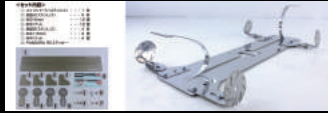

PAC-902 ★3400
DISPLAY CHASSIS <ディスプレイシャシー>