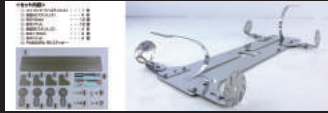

PAC-902 ★3400
DISPLAY CHASSIS <ディスプレイシャーシ>